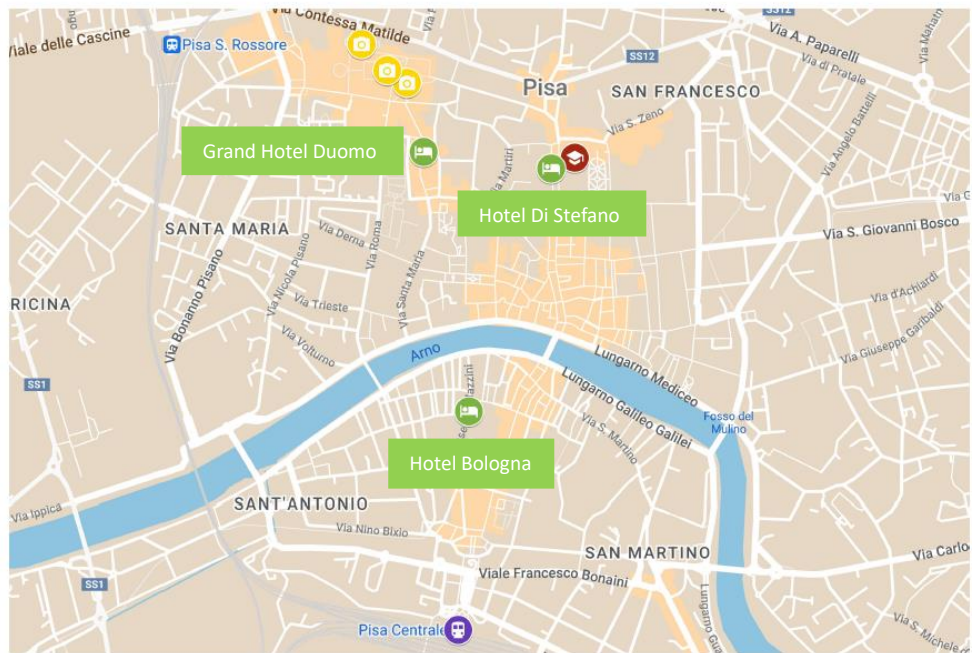

### Walking Distance

Pisa central station – Scuola Superiore Sant’Anna (conference venue): 1.6 km – 20 min

Pisa central station – Hotel Bologna: 650 m – 8 min

Pisa central station – Hotel Di Stefano: 1.4 km – 18 min

Pisa central station – Grand Hotel Duomo: 1.6 km – 20 min

Scuola Superiore Sant’Anna (conference venue) – Hotel Di Stefano: 230 m – 3 min

Scuola Superiore Sant’Anna (conference venue) – Grand Hotel Duomo: 700 m – 9 min

Scuola Superiore Sant’Anna (conference venue) – Hotel Bologna: 1.2 km – 15 min

Scuola Superiore Sant’Anna (conference venue) – Piazza dei Miracoli (Leaning Tower, Cathedral and Cemetery): 550 m – 7 min

### WIC EVENT

-  Conference Venue - Piazza Martiri della Libertà 33
-  Leaning Tower
-  Cathedral
-  Cemetery
-  Central Station
-  Hotel Bologna Pisa
-  Grand Hotel Duomo - Pisa
-  Hotel di Stefano